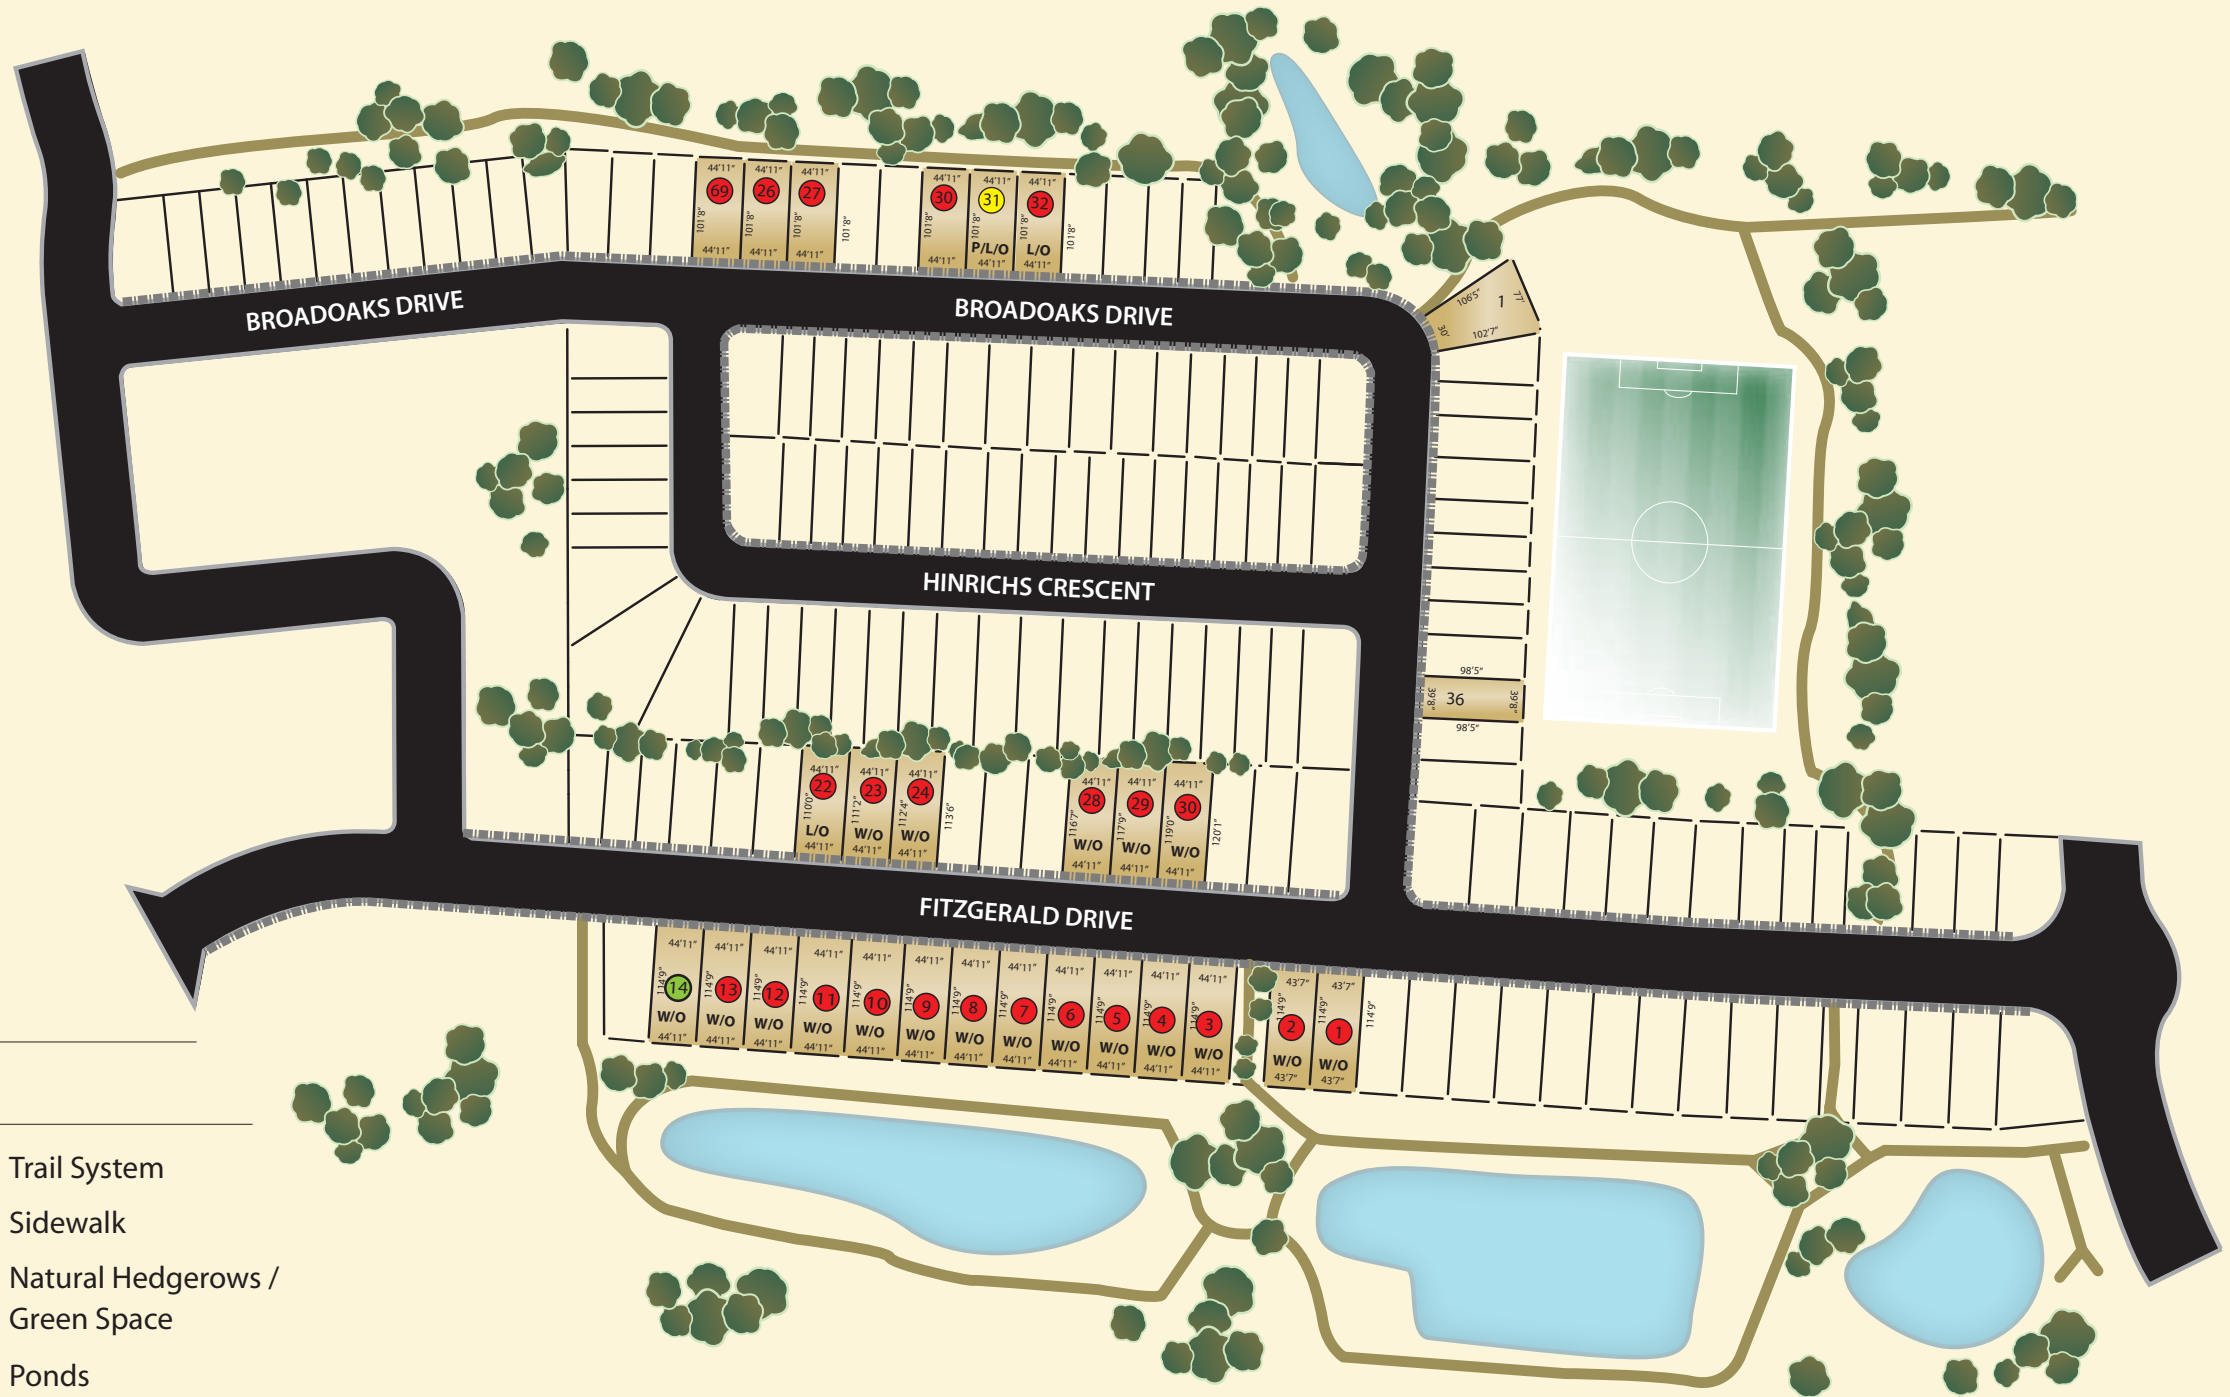

GOLF COURSES

- 1 Doon Valley Golf Club
- 2 Galt Country Club
- 3 Cambridge Golf Course
- 4 Savannah Links Golf Course
- 5 Saginaw Golf Club

PARKS

- 1 Riverside Park
- 2 GRCA Conservation Area
- 3 Dumfries Conservation Area
- 4 Dickson Park
- 5 Soper Park
- 6 Gordan Chaplin Park
- 7 Shade's Mills Conservation Area
- 8 Culham Dr. Parkland
- 9 Churchill Park

Map is artist concept only. Although information contained herein is believed correct at time of printing, it is the readers responsibility to check with the appropriate governing authority to verify the informations present status and accuracy. Please see sales representative for details. E. & O. E. Modified June 1, 2011.

Amenities Map

...When Only the Best Will Do.

LEGEND

-  Trail System
-  Sidewalk
-  Natural Hedgerows / Green Space
-  Ponds
-  Sold
-  Model Home
-  Spec Home

Map is artist concept only. Although information contained herein is believed correct at time of printing, it is the readers responsibility to check with the appropriate governing authority to verify the informations present status and accuracy. Please see sales representative for details. E. & O. E. Modified Oct. 26, 2011.