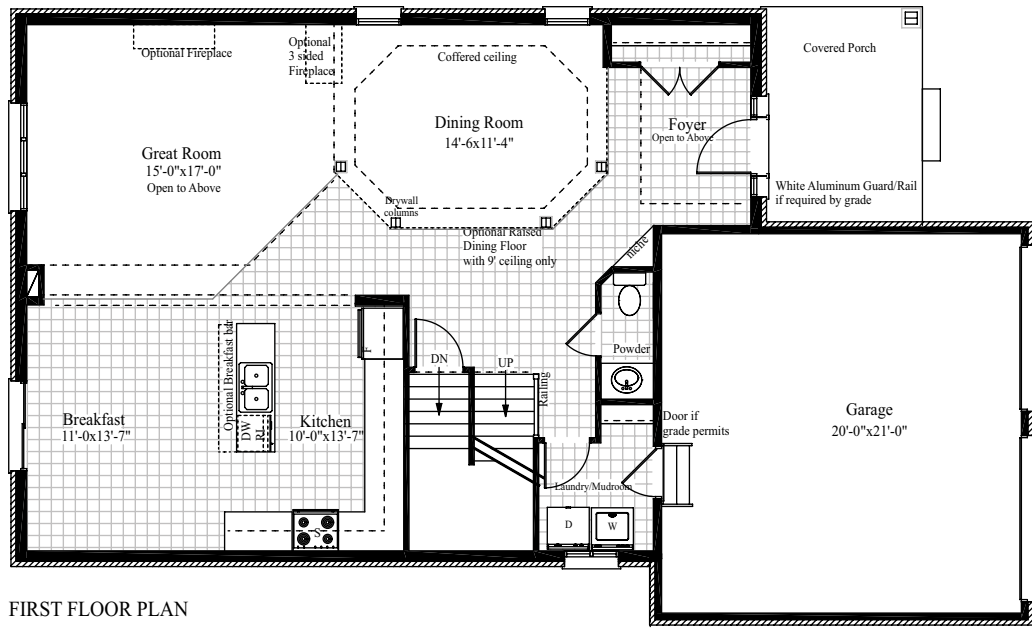

Nuthatch II

2,420 Sq.Ft.

2,655 Sq.Ft. - 4th Bedroom

...when only the best will do.

FIRST FLOOR PLAN

STANDARD SECOND FLOOR PLAN

SECOND FLOOR PLAN - 4TH BEDROOM OPTION

BASEMENT FLOOR PLAN

OPTIONAL SECOND FLOOR PLAN - LUXURY ENSUITE

Nuthatch II

2,420 Sq.Ft.

2,655 Sq.Ft. - 4th Bedroom

...when only the best will do.