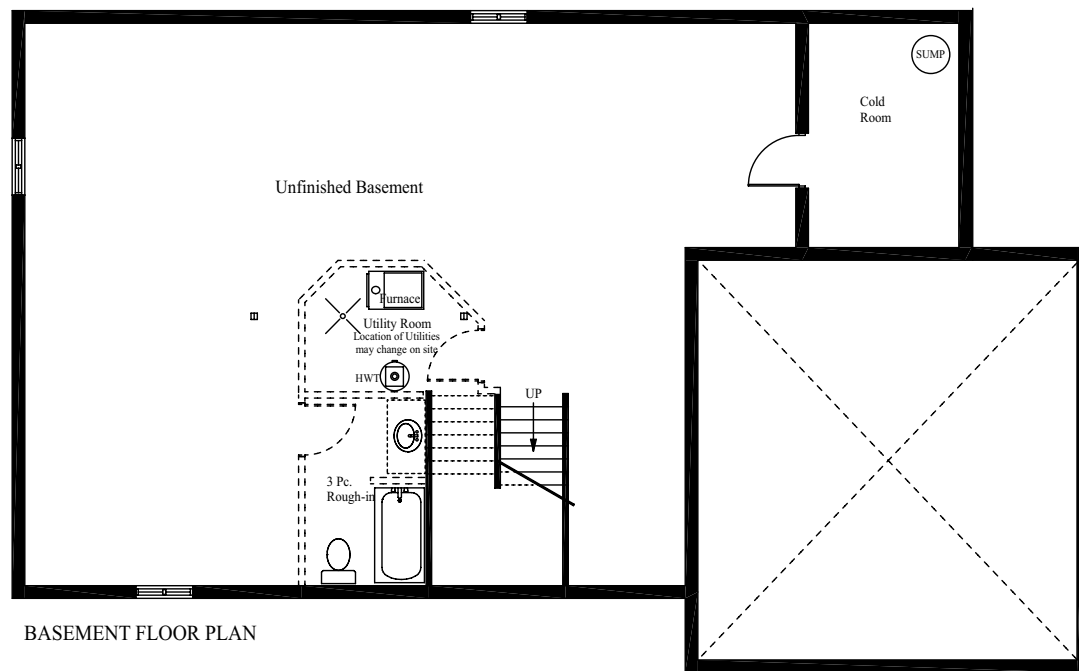

Nuthatch II

2,420 Sq.Ft.

2,655 Sq.Ft. - 4th Bedroom

...when only the best will do.

FIRST FLOOR PLAN

STANDARD SECOND FLOOR PLAN

SECOND FLOOR PLAN - 4TH BEDROOM OPTION

BASEMENT FLOOR PLAN

OPTIONAL SECOND FLOOR PLAN - LUXURY ENSUITE

Nuthatch II

2,420 Sq.Ft.

2,655 Sq.Ft. - 4th Bedroom

...when only the best will do.