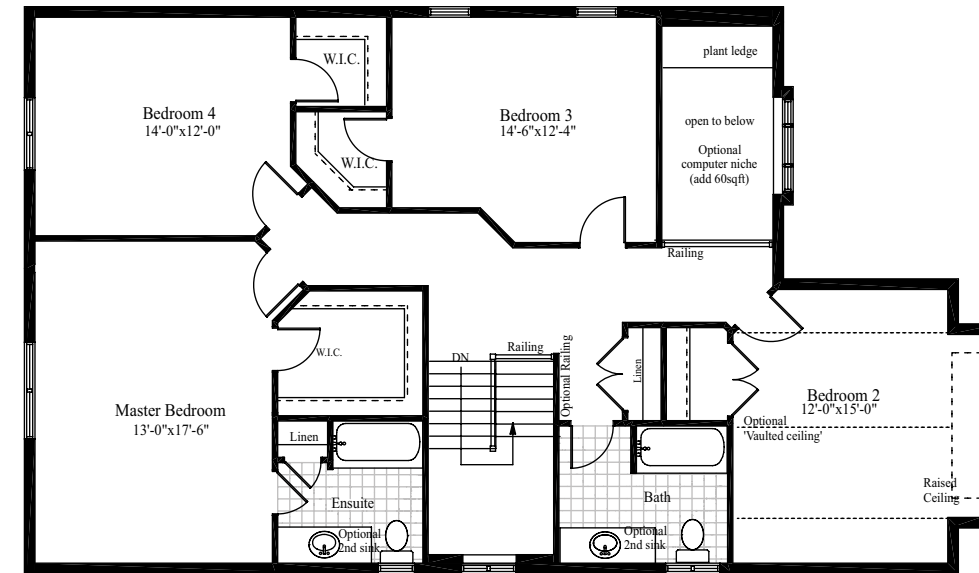

Nuthatch II

2,420 Sq.Ft.

2,655 Sq.Ft. - 4th Bedroom

...when only the best will do.

FIRST FLOOR PLAN

STANDARD SECOND FLOOR PLAN

SECOND FLOOR PLAN - 4TH BEDROOM OPTION

BASEMENT FLOOR PLAN

OPTIONAL SECOND FLOOR PLAN - LUXURY ENSUITE

Nuthatch II

2,420 Sq.Ft.

2,655 Sq.Ft. - 4th Bedroom

...when only the best will do.