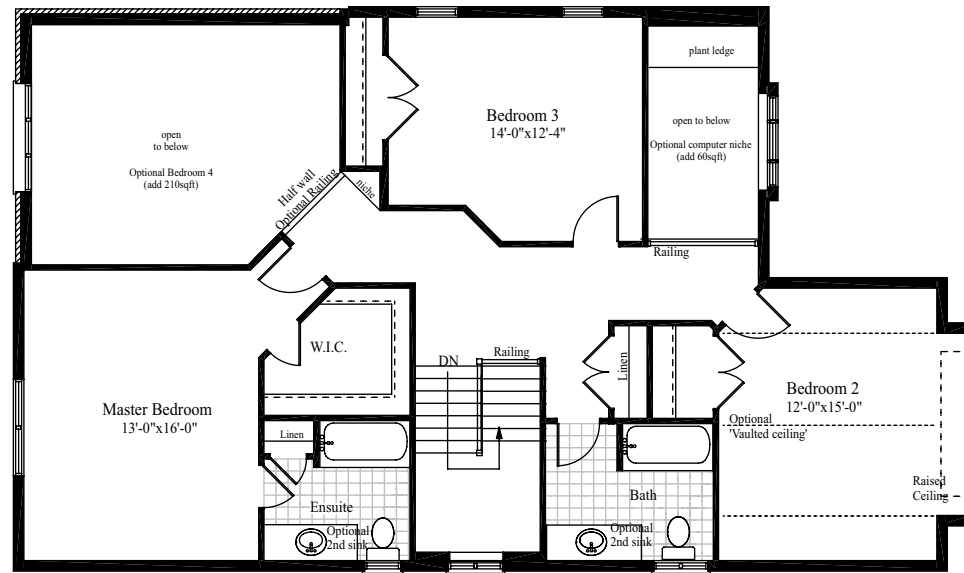

Nuthatch II

2,420 Sq.Ft.

2,655 Sq.Ft. - 4th Bedroom

...when only the best will do.

FIRST FLOOR PLAN

STANDARD SECOND FLOOR PLAN

SECOND FLOOR PLAN - 4TH BEDROOM OPTION

BASEMENT FLOOR PLAN

OPTIONAL SECOND FLOOR PLAN - LUXURY ENSUITE

Nuthatch II

2,420 Sq.Ft.

2,655 Sq.Ft. - 4th Bedroom

...when only the best will do.