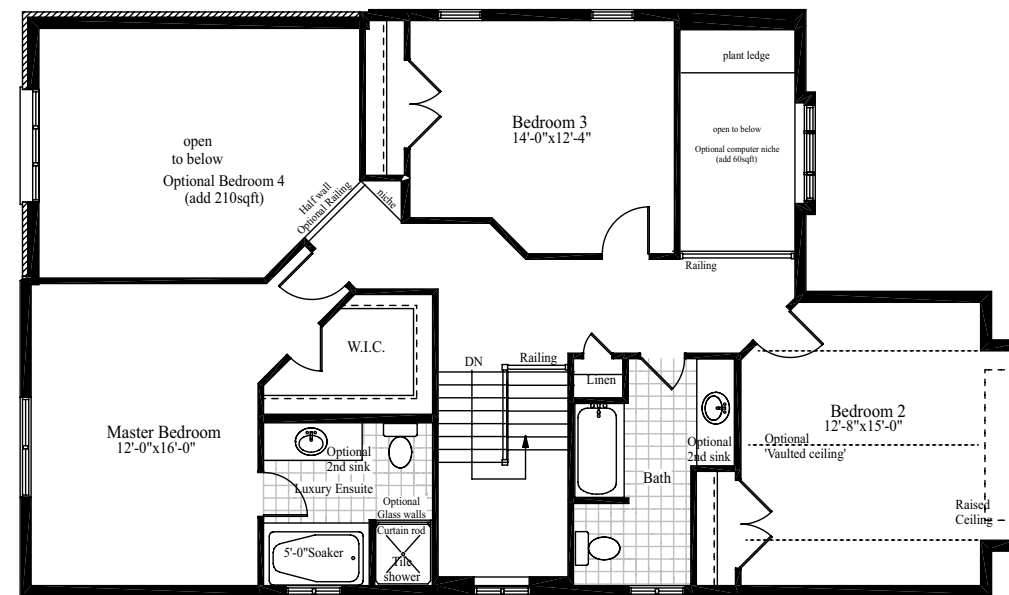

Nuthatch II

2,420 Sq.Ft.

2,655 Sq.Ft. - 4th Bedroom

...when only the best will do.

FIRST FLOOR PLAN

STANDARD SECOND FLOOR PLAN

SECOND FLOOR PLAN - 4TH BEDROOM OPTION

BASEMENT FLOOR PLAN

OPTIONAL SECOND FLOOR PLAN - LUXURY ENSUITE

Nuthatch II

2,420 Sq.Ft.

2,655 Sq.Ft. - 4th Bedroom

...when only the best will do.